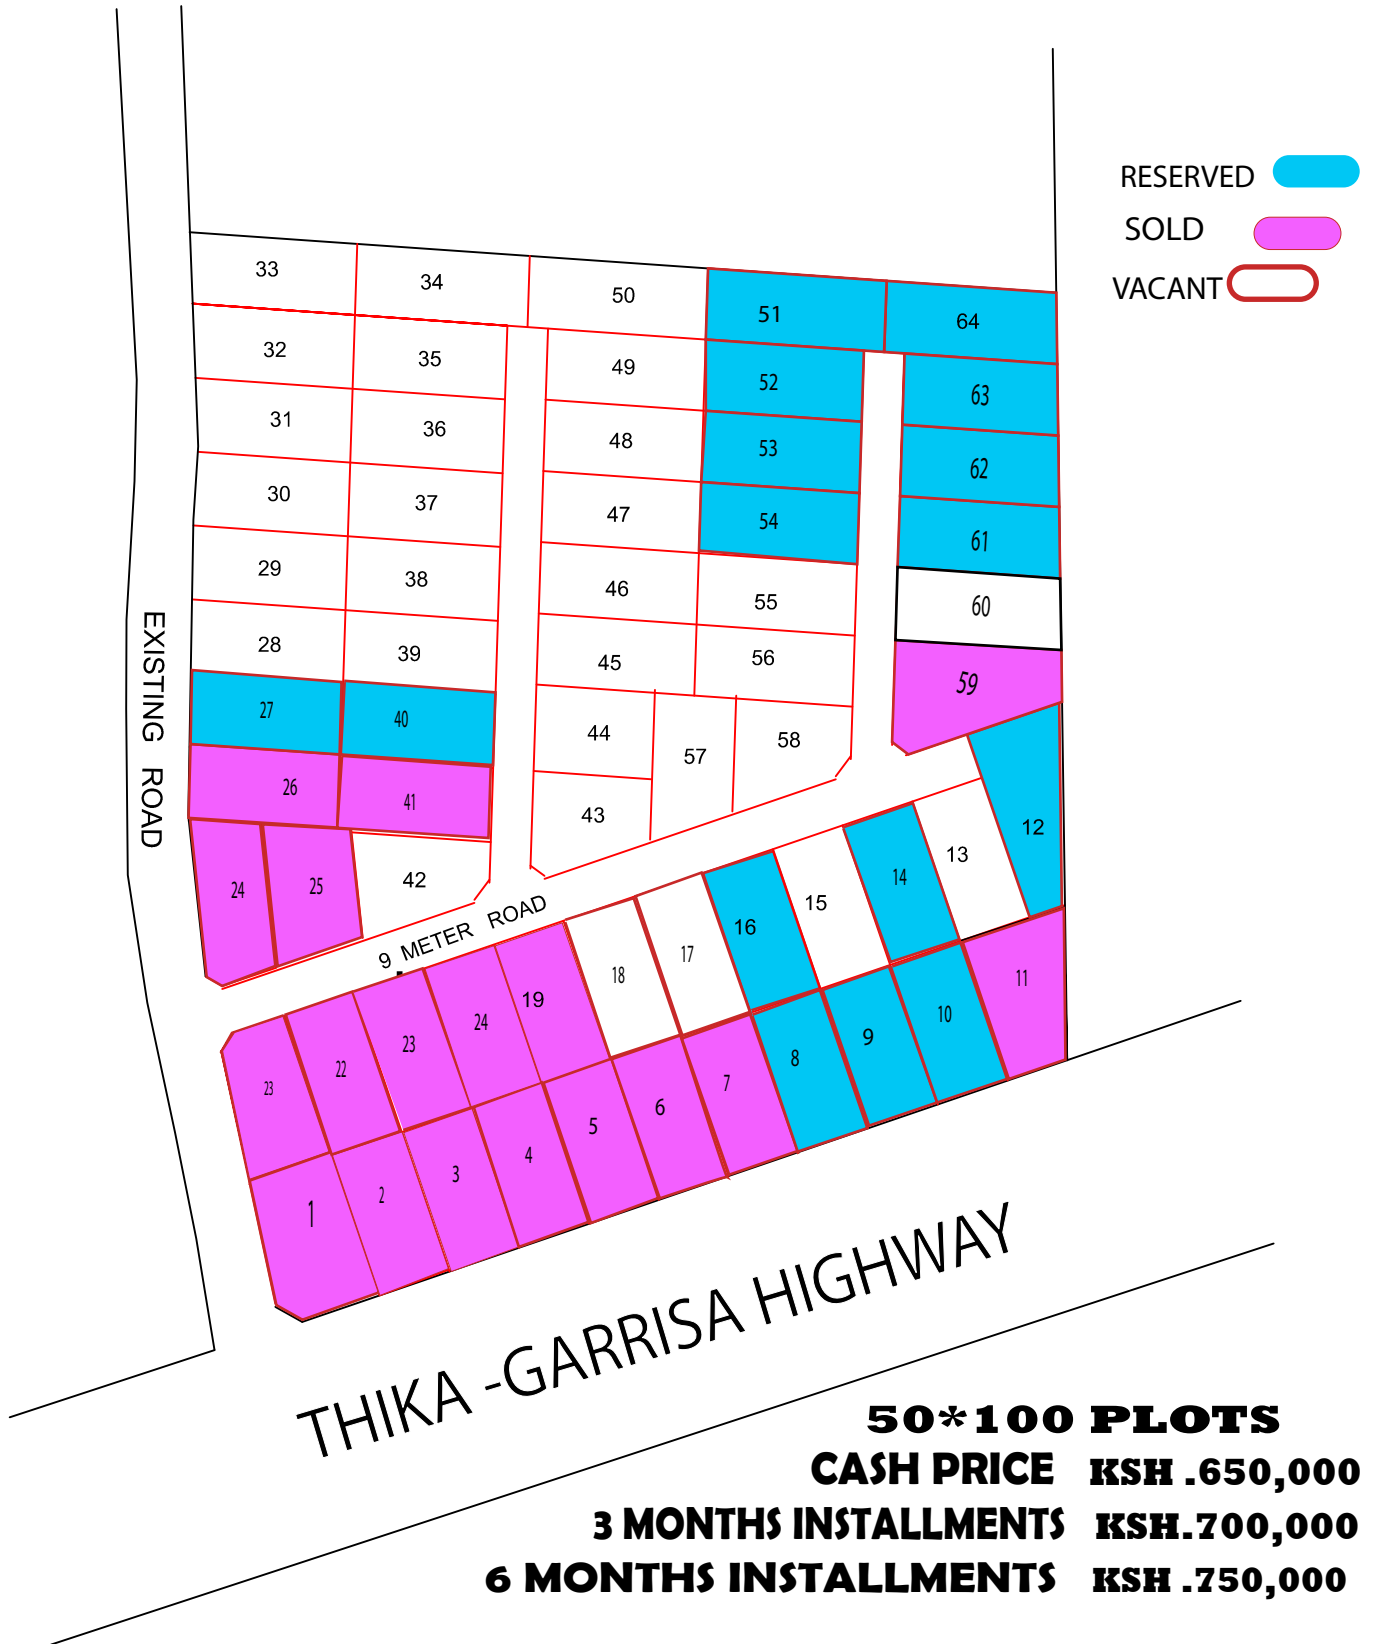

GOLDEN DREAM LAND AND PROPERTIES LTD

BARAKA GARDENS PHASE- 5-KITHYOKO.

50*100 PLOTS

CASH PRICE KSH .650,000

3 MONTHS INSTALLMENTS KSH.700,000

6 MONTHS INSTALLMENTS KSH .750,000